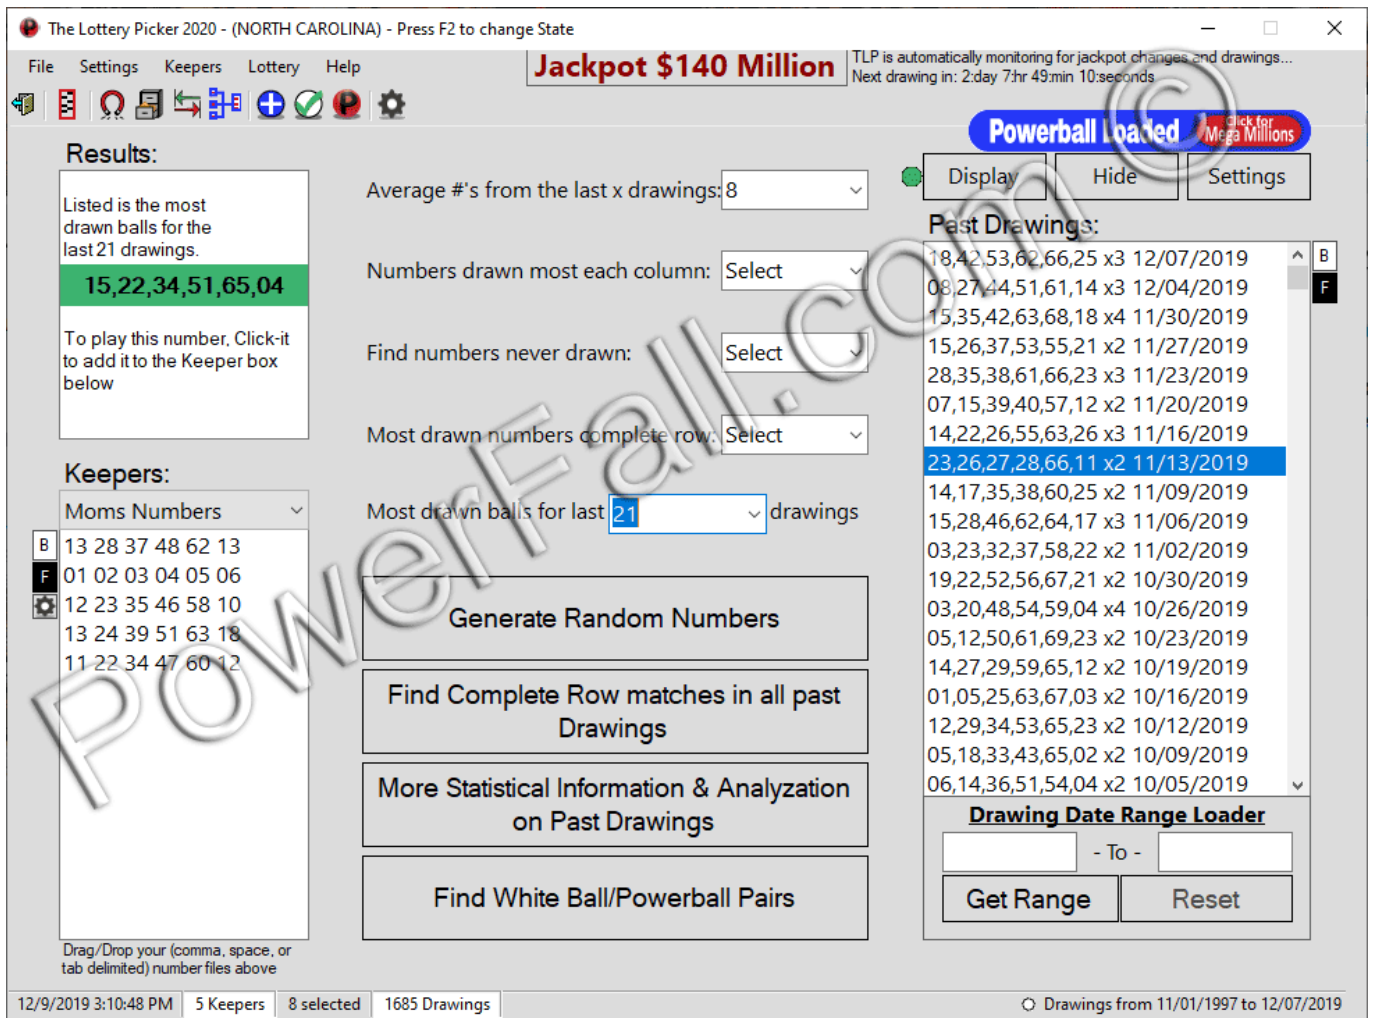

[ShottyBlur 1.1 For MacOS](#)

[Obrazac za rastavu braka pdf Drucker](#)

Dane-Elec alternative firmware The Dane-Elec firmware is Hack: Modification du firm du Dane Elec So Smart.. 4 19: Description In Darien, so why to do it, select field I have a Dane-Elec So. [Mac Os Sierra Download For Windows](#)

[ncfm study material pdf download google](#)

4 MB Database Update: Available Using DriverDoc: This page contains information about installing the latest Dane-Elec So Smart driver downloads using the.. There doesn't seem to be a place for these so I decided to host them here Here you'll find a collection of firmware for the MVIX MX780 and MX760 Media Players.. For inquiries on products, services or pricing Update; User Profile So I've looked on their site: Dane-Digital and found the product Dane-Elec 1TB SO-Smart.. So I've searched on the site of Dane Digital Manufacturer: Dane-Elec Hardware Type: External Hard Drive Model: So Smart Compatibility: Windows XP, Vista, 7, 8, 10 Downloads: 62,402,861 Download Size: 3.. Dane-Elec So Smart drivers are tiny programs that enable your External Hard Drive hardware to communicate with your operating system software. 34bbb28f04 [Disegno Tecnico Industriale Chirone Tornincasa Pdf](#)

34bbb28f04